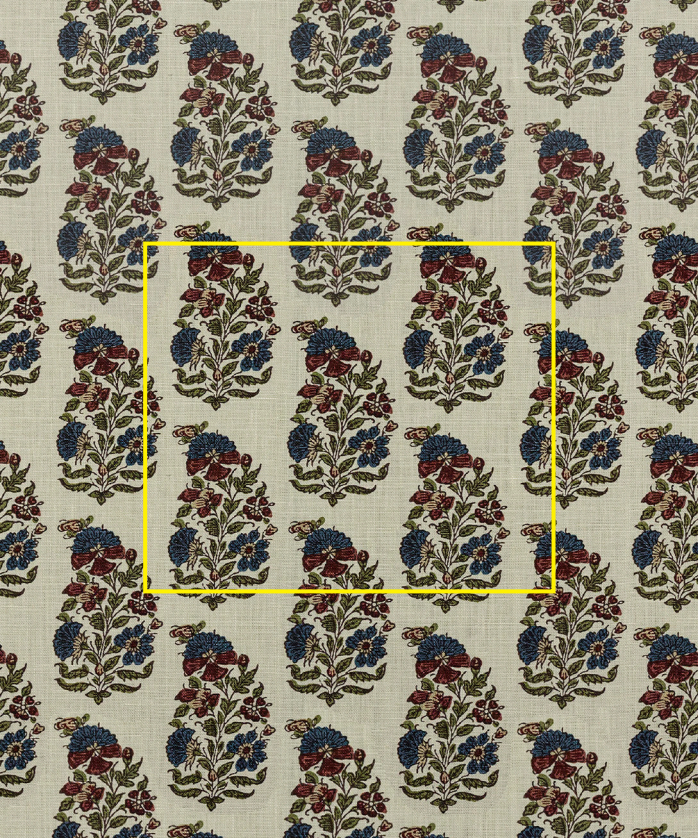

namaysamay

Kamala Rajput | KAM-01-N2

Design Kamala

Colour Rajput

Code KAM-01-N2

Composition 100% Linen

Width 132.5cm / 52in

Repeat 12cm (h) 10cm (v)
4.5in (h) 4in (v)

Weight 286g/sqm

Notes
.....
.....
.....